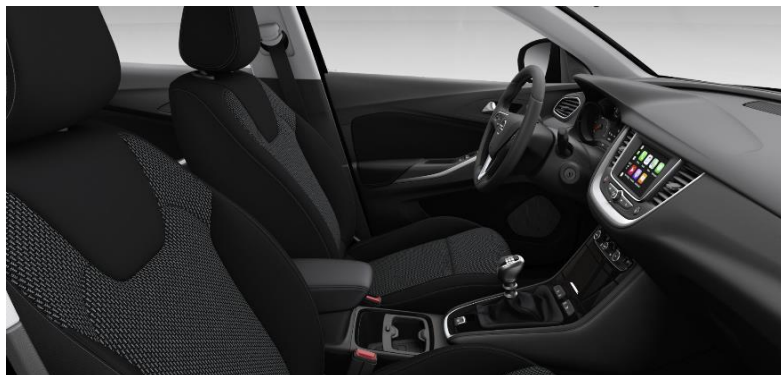

GRANDLAND X – IMMAGINI INTERNI

Tessuto Formula (TATL)

Di serie su Business Edition e Design Line

STANDARD